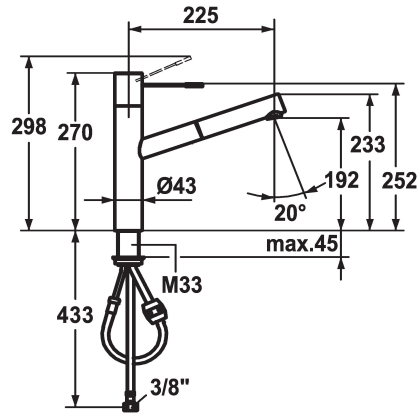

KWC ONO Lever mixer - Kitchen

Modell-Linie: ONO | 10.151.113.000FL
Taps | Manual taps

KWC-No.

122098
chromeline, A 225, flexible connection hoses

122099
stainless steel, A 225, flexible connection hoses

Color code

chromeline

stainless steel

- * Lever mixer
- * Surgical-grade hardened stainless steel lever
- * TouchProtect - anti-scald protection thanks to the "double skin" principle
- * Pull-out aerator
 - Neoperl® Cascade®
 - up to 700 mm pull-out length
 - hose surface to fit faucet surface

- * Hose guide, swivelling 105°
- * EasyLock - a pull-out spray that easily slides back into place
- * KWC cartridge M 35 H
 - with ceramic discs
 - flow rate and temperature continuously variable
- * Flexible connection hoses 3/8"
- * Fastening by means of threaded sleeve M33 x 1.5
- * Mounting hole size ø35 mm

Technical Data

Flow rate
Connection
Spout
Handling
Kitchenspray
Color code
Installation type
Faucet_typ
Measure Height
Acoustic group
Projection A
Energy label
Dimension Water outlet
material

10 l/min (3 bar)
Flexible connection hoses
swivel
top lever
Pull-out aerator
chromeline
Pillar installation
Faucet
270
yes
A 225
B
192
Brass