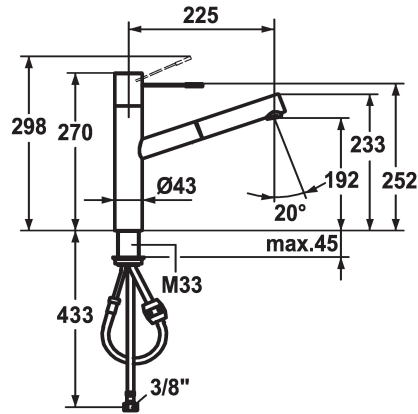

## KWC ONO

Lever mixer - Kitchen

Modell-Linie: ONO | 10.151.113.000FL

Hanat | Käsikäyttöiset hanat

### KWC-No.

**122098**

chromeline, A 225, flexible connection hoses

**122099**

stainless steel, A 225, flexible connection hoses

### ATT-KWC-FARBCODE

chromeline

stainless steel

- \* Lever mixer
- \* Surgical-grade hardened stainless steel lever
- \* TouchProtect - anti-scald protection thanks to the "double skin" principle
- \* Pull-out aerator
  - Neoperl® Cascade®
  - up to 700 mm pull-out length
  - hose surface to fit faucet surface

- \* Hose guide, swivelling 105°
- \* EasyLock - a pull-out spray that easily slides back into place
- \* KWC cartridge M 35 H
  - with ceramic discs
  - flow rate and temperature continuously variable
- \* Flexible connection hoses 3/8"
- \* Fastening by means of threaded sleeve M33 x 1.5
- \* Mounting hole size ø35 mm