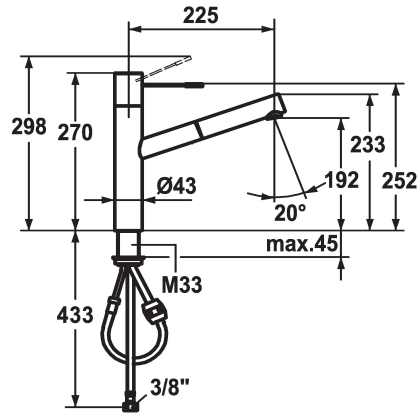

### KWC-No.

**122098**

chromeline, A 225, flexible connection hoses

**122099**

stainless steel, A 225, flexible connection hoses

### ATT-KWC-FARBCODE

chromeline

stainless steel

- \* Lever mixer
- \* Surgical-grade hardened stainless steel lever
- \* TouchProtect - anti-scald protection thanks to the "double skin" principle
- \* Pull-out aerator
  - Neoperl® Cascade®
  - up to 700 mm pull-out length
  - hose surface to fit faucet surface

- \* Hose guide, swivelling 105°
- \* EasyLock - a pull-out spray that easily slides back into place
- \* KWC cartridge M 35 H
  - with ceramic discs
  - flow rate and temperature continuously variable
- \* Flexible connection hoses 3/8"
- \* Fastening by means of threaded sleeve M33 x 1.5
- \* Mounting hole size ø35 mm

Faucet\_typ

Dimension Height

G\_Acoustic group

Projection\_A

EnergyLabelCH

ATT-KWC-MASS-WASSERAUSTRITT

Material

10 l/min (3 bar)