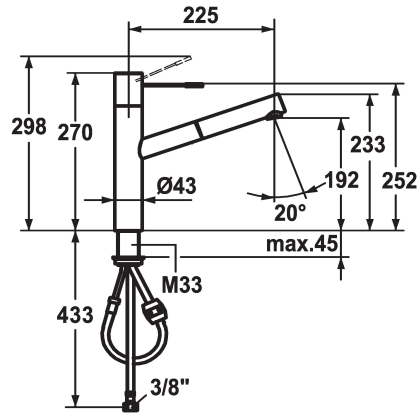

KWC ONO

Lever mixer - Kitchen

Modell-Linie: ONO | 10.151.113.000FL

Kranar | Hydraulické armatúry

KWC-No.

122098

chromeline, A 225, flexible connection hoses

122099

stainless steel, A 225, flexible connection hoses

ATT-KWC-FARBCODE

chromeline

stainless steel

- * Lever mixer
- * Surgical-grade hardened stainless steel lever
- * TouchProtect - anti-scald protection thanks to the "double skin" principle
- * Pull-out aerator
 - Neoperl® Cascade®
 - up to 700 mm pull-out length
 - hose surface to fit faucet surface

- * Hose guide, swivelling 105°
- * EasyLock - a pull-out spray that easily slides back into place
- * KWC cartridge M 35 H
 - with ceramic discs
 - flow rate and temperature continuously variable
- * Flexible connection hoses 3/8"
- * Fastening by means of threaded sleeve M33 x 1.5
- * Mounting hole size ø35 mm

Technical Data

A_Spout_Spray

10 l/min (3 bar)

Connection

Flexible_Anschlusschläuche

ATT-KWC-AUSLAUF

schwenkbar

Handling