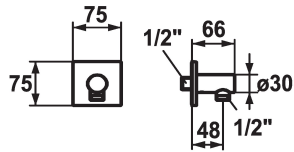

KWC SHOWERCULTURE

Hose connection design

Modell-Linie: **SHOWERCULTURE** | 26.000.611.000

Showers | Complementary parts showers

KWC-No.

122205
chromeline

125069
brushed steel

125549
matt black

Color code

chromeline

brushed steel

matt black

* Hose connection design

* Intrinsicly safe against backflow

* Connecting thread 1/2"

Technical Data

Diameter

75 x 75

Color code

chromeline

Installation type

Wall mounted

Faucet_typ

Hose connection

Acoustic group

yes

Measure Lenght

L 48

material

Brass