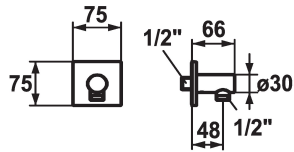

KWC SHOWERCULTURE Hose connection design

Modell-Linie: SHOWERCULTURE | 26.000.611.000

KWC-No.

122205
chromeline

125069
brushed steel

125549
matt black

ATT-KWC-FARBCODE

chromeline

brushed steel

matt black

* Hose connection design
* Intrinsicly safe against backflow

* Connecting thread 1/2"

Technical Data

Diameter

75x75

ATT-KWC-FARBCODE