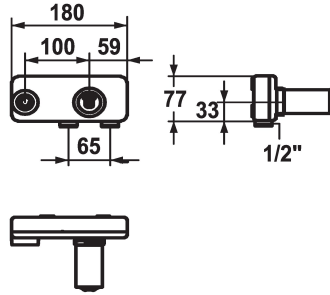

KWC ZOE Concealed unit

Modell-Linie: ACCESSOIRES | 39.193.400.931
Taps | Complementary parts taps

KWC-No.

122253
931 roh, Concealed unit

* Concealed unit wall two hole
* Connecting thread 1/2"
* To be ordered separately:

- Installation kit Z.536.828
* Suitable for:
- KWC ZOE

Technical Data

Color code
Installation type
Acoustic group
Concealed unit
material

raw
Wall mounted
yes
Concealed unit
Brass