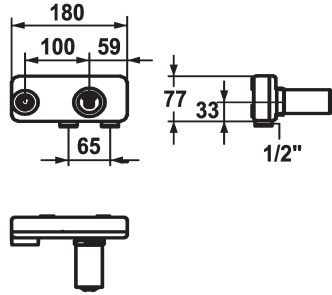

KWC ZOE Concealed unit

Modell-Linie: ACCESSOIRES | 39.193.400.931

KWC-No.

122253

931 roh, Concealed unit

- * Concealed unit wall two hole
- * Connecting thread 1/2"
- * To be ordered separately:

- Installation kit Z.536.828
- * Suitable for:
- KWC ZOE

Technical Data

ATT-KWC-FARBCODE

F931

Installation_type

Väggmontering

G_Acoustic group

1

ATT-KWC-UNTERPUTZ