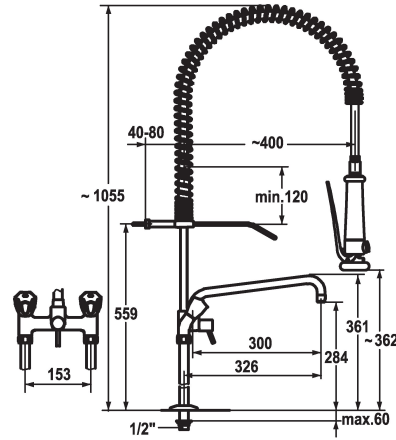

Modell-Linie: GASTRO | K.24.42.64.000C71

Umyvadlové armatury | Hydraulické armatury

KWC-No.

122254

chromeline, AD 153, A 300

- * Two-handle mixer
- * Suspension spring
- * KWC CORONA metal handles, removable
- * TouchProtect - anti-scald protection thanks to the "double skin" principle
- * Intrinsicly safe against backflow
- * Swivel spout 180°
- * Pre-rinse spray
- with integrated delayed closing device to minimize water hammer with valve maintenance unit for cleaning

- SprayClean - easy to clean and actively prevents limescale buildup
- SprayLock - lockable jet spray
- PowerClean - needle spray mode
- * OptimalSpace - ample space for washing or working
- * Flat valves M20 x 1.25
- stainless steel valve seat
- * Pillar connections 1/2" x 3/4" L 130
- * Mounting hole size ø22 mm

Technické údaje

| |
|-----------------------------|
| A_Spout_Spray |
| A_Spray (kitchen) |
| ATT-KWC-AUSLAUF |
| ATT-KWC-FARBCODE |
| Installation_type |
| Faucet_typ |
| Measure_Height |
| G_Acoustic group |
| Projection_A |
| Connection measure |
| ATT-KWC-MASS-WASSERAUSTRITT |
| Materiál |

| |
|------------------|
| 33 l/min (3 bar) |
| 15 l/min (3 bar) |
| schwenkbar |
| chromeline |
| Standmontage |
| Hebelmischer |
| 1060 |
| U |
| A300 |
| 153 |
| 284/362 |
| mosaz |