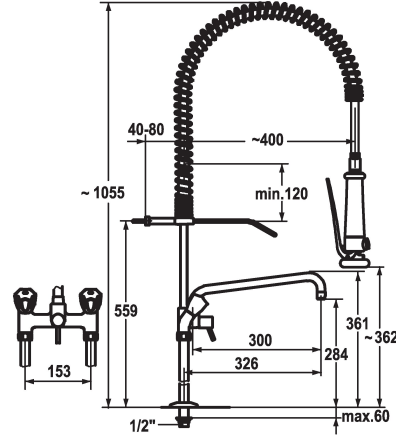

#### KWC-No.

**122254**

chromeline, AD 153, A 300

- \* Two-handle mixer
- \* Suspension spring
- \* KWC CORONA metal handles, removable
- \* TouchProtect - anti-scald protection thanks to the "double skin" principle
- \* Intrinsicly safe against backflow
- \* Swivel spout 180°
- \* Pre-rinse spray
- with integrated delayed closing device to minimize water hammer with valve maintenance unit for cleaning

- SprayClean - easy to clean and actively prevents limescale buildup
- SprayLock - lockable jet spray
- PowerClean - needle spray mode
- \* OptimalSpace - ample space for washing or working
- \* Flat valves M20 x 1.25
- stainless steel valve seat
- \* Pillar connections 1/2" x 3/4" L 130
- \* Mounting hole size ø22 mm

#### Technical Data

Flow rate	33 l/min (3 bar)
Spray: Flow rate	15 l/min (3 bar)
Spout	swivel
Color code	chromeline
Installation type	Pillar installation
Faucet_typ	Lever mixer
Dimension Height	1060
Acoustic group	U
Projection A	A 300
Connection measure	153
Dimension Water outlet	284/362
material	Brass

Flow rate	33 l/min (3 bar)
Spray: Flow rate	15 l/min (3 bar)
Spout	swivel
Color code	chromeline
Installation type	Pillar installation
Faucet_typ	Lever mixer
Dimension Height	1060
Acoustic group	U
Projection A	A 300
Connection measure	153
Dimension Water outlet	284/362
material	Brass