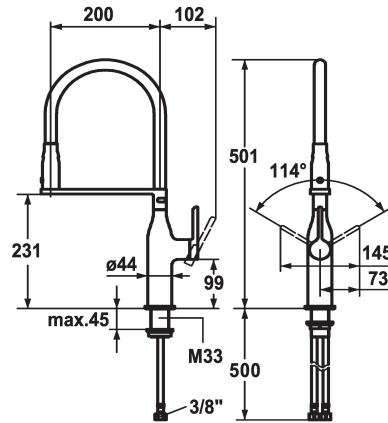

## KWC SIN Lever mixer - Kitchen

Modell-Linie: SIN | 10.261.432.000FL  
Umyvadlové armatury | Hydraulické armatury

### KWC-No.

**122280**

chromeline, A 200, flexible connection hoses

- \* Lever mixer
- \* HighFlex patented spring hose technology
- \* Lever installation possible on the right or left side
- \* TouchProtect - anti-scald protection thanks to the "double skin" principle
- \* Spray 360° turn
- SprayClean - easy to clean and actively prevents limescale buildup
- Neoperl® Caché®
- PowerClean - needle spray mode, with automatic diverter reset

- \* EasyLock - a pull-out spray that easily slides back into place
- \* Swivel spout 360°
- \* OptimalSpace - ample space for washing or working
- \* KWC cartridge S 25
- with ceramic discs
- flow rate and temperature continuously variable
- \* Flexible connection hoses 3/8"
- \* Fastening by means of threaded sleeve M33 x 1.5
- \* Mounting hole size ø35 mm

Standmontage

Faucet\_typ

01

ATT-KWC-BAUFORM

J-Auslauf

Measure\_Height

501

G\_Acoustic\_group