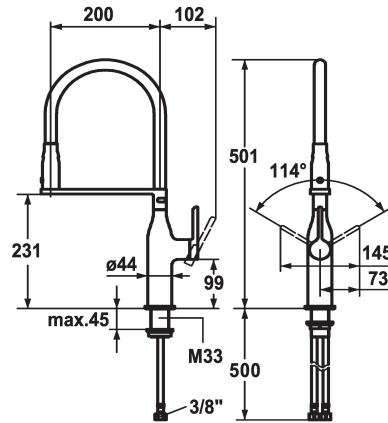

## KWC SIN Lever mixer - Kitchen

Modell-Linie: SIN | 10.261.432.000FL  
Taps | Manual taps

### KWC-No.

**122280**  
chromeline, A 200, flexible connection hoses

- \* Lever mixer
- \* HighFlex patented spring hose technology
- \* Lever installation possible on the right or left side
- \* TouchProtect - anti-scald protection thanks to the "double skin" principle
- \* Spray 360° turn
- SprayClean - easy to clean and actively prevents limescale buildup
- Neoperl® Caché®
- PowerClean - needle spray mode, with automatic diverter reset

- \* EasyLock - a pull-out spray that easily slides back into place
- \* Swivel spout 360°
- \* OptimalSpace - ample space for washing or working
- \* KWC cartridge S 25
- with ceramic discs
- flow rate and temperature continuously variable
- \* Flexible connection hoses 3/8"
- \* Fastening by means of threaded sleeve M33 x 1.5
- \* Mounting hole size ø35 mm

### Technical Data

Flow rate needle spray
Flow rate normal spray
Connection
Spout
Handling
Kitchenspray
Color code
Installation type
Faucet_typ
Design
Dimension Height
Acoustic group
Projection A
Energy label
Dimension Water outlet
material