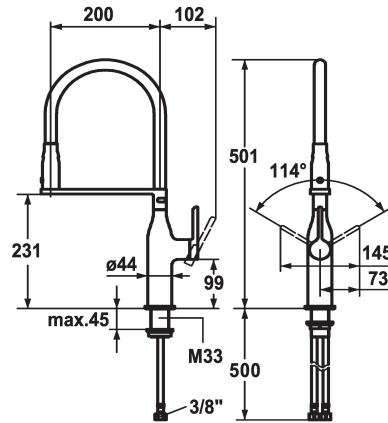

## KWC SIN Lever mixer - Kitchen

Modell-Linie: SIN | 10.261.432.000FL  
Armatura umywalkowa | Armatura jednouchwytywa

### KWC-No.

**122280**  
chromeline, A 200, flexible connection hoses

- \* Lever mixer
- \* HighFlex patented spring hose technology
- \* Lever installation possible on the right or left side
- \* TouchProtect - anti-scald protection thanks to the "double skin" principle
- \* Spray 360° turn
- SprayClean - easy to clean and actively prevents limescale buildup
- Neoperl® Caché®
- PowerClean - needle spray mode, with automatic diverter reset

- \* EasyLock - a pull-out spray that easily slides back into place
- \* Swivel spout 360°
- \* OptimalSpace - ample space for washing or working
- \* KWC cartridge S 25
- with ceramic discs
- flow rate and temperature continuously variable
- \* Flexible connection hoses 3/8"
- \* Fastening by means of threaded sleeve M33 x 1.5
- \* Mounting hole size ø35 mm

## KWC SIN Lever mixer - Kitchen

Modell-Linie: SIN | 10.261.432.000FL  
Armatura umywalkowa | Armatura jednouchwytowa

**Cartridge S 25**

**538711**  
Z.536.032

**Wrench to shower filter SIN**

**635075**  
Z.635.075