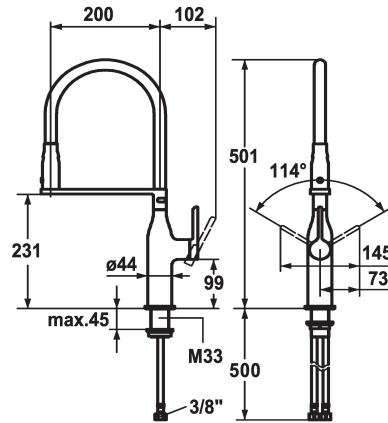

KWC SIN Lever mixer - Kitchen

Modell-Linie: SIN | 10.261.432.000FL
Kranar | Hydraulické armatúry

KWC-No.

122280
chromeline, A 200, flexible connection hoses

- * Lever mixer
- * HighFlex patented spring hose technology
- * Lever installation possible on the right or left side
- * TouchProtect - anti-scald protection thanks to the "double skin" principle
- * Spray 360° turn
- SprayClean - easy to clean and actively prevents limescale buildup
- Neoperl® Caché®
- PowerClean - needle spray mode, with automatic diverter reset

- * EasyLock - a pull-out spray that easily slides back into place
- * Swivel spout 360°
- * OptimalSpace - ample space for washing or working
- * KWC cartridge S 25
- with ceramic discs
- flow rate and temperature continuously variable
- * Flexible connection hoses 3/8"
- * Fastening by means of threaded sleeve M33 x 1.5
- * Mounting hole size ø35 mm

Technical Data

ATT-KWC-A_AUSZUGBRAUSE_SIEB
ATT-KWC-A_AUSZUGBRAUSE_NORMAL
Connection
ATT-KWC-AUSLAUF
Handling
Kitchen_spray
ATT-KWC-FARBCODE
Installation_type
Faucet_typ
ATT-KWC-BAUFORM
Measure_Height
G_Acoustic_group
Projection_A
EnergyLabelCH
ATT-KWC-MASS-WASSERAUSTRITT
Material

6 l/min (3 bar)
8 l/min (3 bar)
Flexible_Anschlussschläuche
schwenkbar
seitenbedient
Highflex(-brause)
chromeline
Standmontage
01
J-Auslauf
501
1
A200
B
231
Mässing