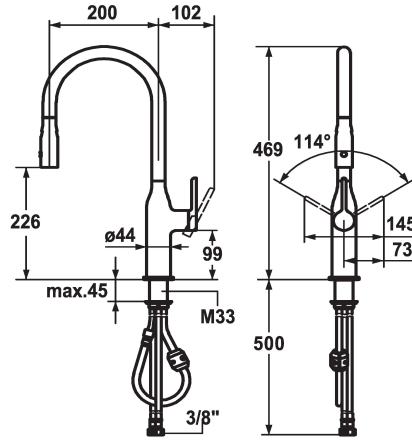

KWC SIN Lever mixer - Kitchen

Modell-Linie: SIN | 10.261.002.000FL
Umyvadlové armatury | Hydraulické armatury

KWC-No.

122282

chromeline, A 200, flexible connection hoses

- * Lever mixer
- * Lever installation possible on the right or left side
- * TouchProtect - anti-scald protection thanks to the "double skin" principle
- * Pull-out spray 360° turn
- SprayClean - easy to clean and actively prevents limescale buildup
- Neoperl® Caché®
- PowerClean - needle spray mode, with automatic diverter reset
- up to 500 mm pull-out length

- hose surface to fit faucet surface
- * Hose guide, swivelling 360°
- * EasyLock - a pull-out spray that easily slides back into place
- * OptimalSpace - ample space for washing or working
- * KWC cartridge S 25
- with ceramic discs
- flow rate and temperature continuously variable
- * Flexible connection hoses 3/8"
- * Fastening by means of threaded sleeve M33 x 1.5
- * Mounting hole size ø35 mm

Technické údaje

ATT-KWC-A_AUSZUGBRAUSE_SIEB

6 l/min (3 bar)

ATT-KWC-A_AUSZUGBRAUSE_NORMAL

7 l/min (3 bar)

Connection

Flexible_Anschlussschläuche

ATT-KWC-AUSLAUF

mosaz

Náhradní díly

KWC SIN Lever mixer - Kitchen

Modell-Linie: SIN | 10.261.002.000FL
Umyvadlové armatury | Hydraulické armatury

Cartridge S 25

538711
Z.536.032

Wrench to shower filter SIN

635075
Z.635.075