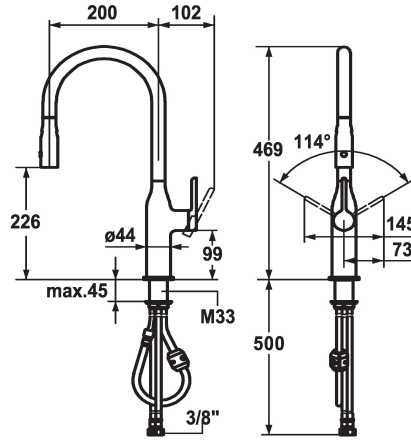

KWC SIN Lever mixer - Kitchen

Modell-Linie: SIN | 10.261.002.000FL
Taps | Manual taps

KWC-No.

122282

chromeline, A 200, flexible connection hoses

- * Lever mixer
- * Lever installation possible on the right or left side
- * TouchProtect - anti-scald protection thanks to the "double skin" principle
- * Pull-out spray 360° turn
- SprayClean - easy to clean and actively prevents limescale buildup
- Neoperl® Caché®
- PowerClean - needle spray mode, with automatic diverter reset
- up to 500 mm pull-out length

- hose surface to fit faucet surface
- * Hose guide, swivelling 360°
- * EasyLock - a pull-out spray that easily slides back into place
- * OptimalSpace - ample space for washing or working
- * KWC cartridge S 25
- with ceramic discs
- flow rate and temperature continuously variable
- * Flexible connection hoses 3/8"
- * Fastening by means of threaded sleeve M33 x 1.5
- * Mounting hole size ø35 mm

Technical Data

Flow rate needle spray
Flow rate normal spray
Connection
Spout
Handling
Kitchen_spray
Color code
Installation_type
Faucet_typ
Design
Dimension Height
G_Acoustic_group
Projection_A
Energy Label
Dimension Water outlet
material

Modell-Linie: SIN | 10.261.002.000FL
Taps | Manual taps

Cartridge S 25

538711
Z.536.032

Wrench to shower filter SIN

635075
Z.635.075
