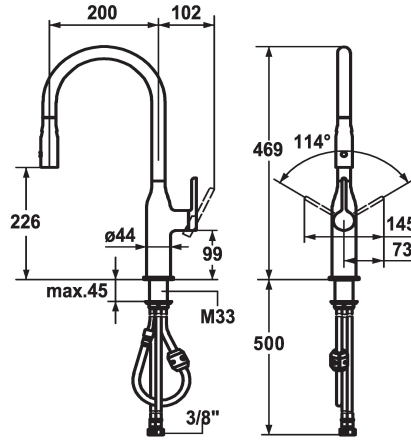

KWC SIN Lever mixer - Kitchen

Modell-Linie: SIN | 10.261.002.000FL
Taps | Manual taps

KWC-No.

122282
chromeline, A 200, flexible connection hoses

- * Lever mixer
- * Lever installation possible on the right or left side
- * TouchProtect - anti-scald protection thanks to the "double skin" principle
- * Pull-out spray 360° turn
- SprayClean - easy to clean and actively prevents limescale buildup
- Neoperl® Caché®
- PowerClean - needle spray mode, with automatic diverter reset
- up to 500 mm pull-out length

- hose surface to fit faucet surface
- * Hose guide, swivelling 360°
- * EasyLock - a pull-out spray that easily slides back into place
- * OptimalSpace - ample space for washing or working
- * KWC cartridge S 25
- with ceramic discs
- flow rate and temperature continuously variable
- * Flexible connection hoses 3/8"
- * Fastening by means of threaded sleeve M33 x 1.5
- * Mounting hole size ø35 mm

Technical Data

Flow rate needle spray
Flow rate normal spray
Connection
Spout
Handling
Kitchenspray
Color code
Installation type
Faucet_typ
Design
Dimension Height
Acoustic group
Projection A
Energy label
Dimension Water outlet
material

Modell-Linie: SIN | 10.261.002.000FL
Taps | Manual taps

Cartridge S 25

538711
Z.536.032

Wrench to shower filter SIN

635075
Z.635.075
