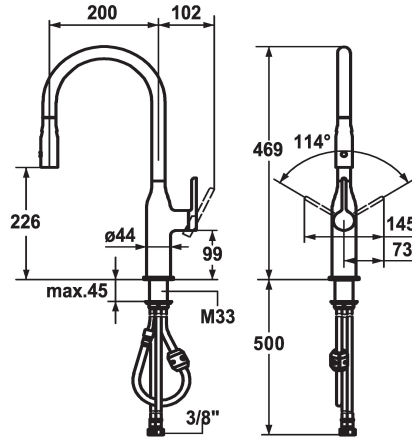

### KWC-No.

**122282**  
chromeline, A 200, flexible connection hoses

- \* Lever mixer
- \* Lever installation possible on the right or left side
- \* TouchProtect - anti-scald protection thanks to the "double skin" principle
- \* Pull-out spray 360° turn
- SprayClean - easy to clean and actively prevents limescale buildup
- Neoperl® Caché®
- PowerClean - needle spray mode, with automatic diverter reset
- up to 500 mm pull-out length

- hose surface to fit faucet surface
- \* Hose guide, swivelling 360°
- \* EasyLock - a pull-out spray that easily slides back into place
- \* OptimalSpace - ample space for washing or working
- \* KWC cartridge S 25
- with ceramic discs
- flow rate and temperature continuously variable
- \* Flexible connection hoses 3/8"
- \* Fastening by means of threaded sleeve M33 x 1.5
- \* Mounting hole size ø35 mm

### Technical Data

|                        |
|------------------------|
| Flow rate needle spray |
| Flow rate normal spray |
| Connection             |
| Spout                  |
| Handling               |
| Kitchenspray           |
| Color code             |
| Installation type      |
| Faucet_typ             |
| Design                 |
| Measure Height         |
| Acoustic group         |
| Projection A           |
| Energy label           |
| Dimension Water outlet |
| material               |

### Spare Parts

**KWC SIN**  
Lever mixer - Kitchen

Modell-Linie: SIN | 10.261.002.000FL  
Taps | Manual taps

**Cartridge S 25**

---

**538711**  
Z.536.032

---

**Wrench to shower filter SIN**