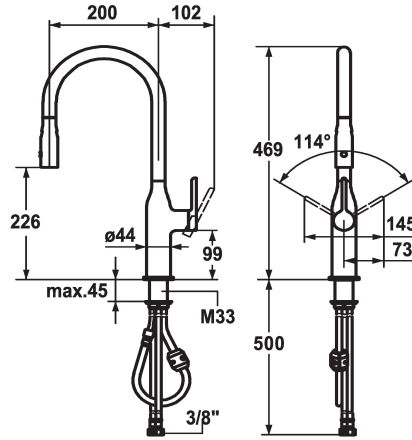

KWC SIN Lever mixer - Kitchen

Modell-Linie: SIN | 10.261.002.000FL
Hanat | Käsi käyttöiset hanat

KWC-No.

122282
chromeline, A 200, flexible connection hoses

- * Lever mixer
- * Lever installation possible on the right or left side
- * TouchProtect - anti-scald protection thanks to the "double skin" principle
- * Pull-out spray 360° turn
- SprayClean - easy to clean and actively prevents limescale buildup
- Neoperl® Caché®
- PowerClean - needle spray mode, with automatic diverter reset
- up to 500 mm pull-out length

- hose surface to fit faucet surface
- * Hose guide, swivelling 360°
- * EasyLock - a pull-out spray that easily slides back into place
- * OptimalSpace - ample space for washing or working
- * KWC cartridge S 25
- with ceramic discs
- flow rate and temperature continuously variable
- * Flexible connection hoses 3/8"
- * Fastening by means of threaded sleeve M33 x 1.5
- * Mounting hole size ø35 mm

Tekniset tiedot

ATT-KWC-A_AUSZUGBRAUSE_SIEB

6 l/min (3 bar)

ATT-KWC-A_AUSZUGBRAUSE_NORMAL

7 l/min (3 bar)

Connection

Flexible_Anschlussschläuche

Spout

Standmontage

Faucet_typ

Hebelmischer

ATT-KWC-BAUFORM

J-Spout

Measure_Height

469

G_Acoustic_group