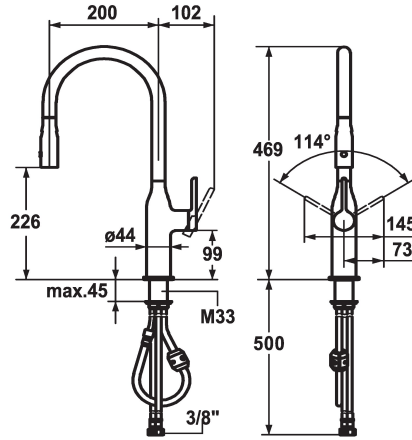

KWC SIN Lever mixer - Kitchen

Modell-Linie: SIN | 10.261.002.000FL
Armatura umywalkowa | Armatura jednouchwytowa

KWC-No.

122282

chromeline, A 200, flexible connection hoses

- * Lever mixer
- * Lever installation possible on the right or left side
- * TouchProtect - anti-scald protection thanks to the "double skin" principle
- * Pull-out spray 360° turn
- SprayClean - easy to clean and actively prevents limescale buildup
- Neoperl® Caché®
- PowerClean - needle spray mode, with automatic diverter reset
- up to 500 mm pull-out length

- hose surface to fit faucet surface
- * Hose guide, swivelling 360°
- * EasyLock - a pull-out spray that easily slides back into place
- * OptimalSpace - ample space for washing or working
- * KWC cartridge S 25
- with ceramic discs
- flow rate and temperature continuously variable
- * Flexible connection hoses 3/8"
- * Fastening by means of threaded sleeve M33 x 1.5
- * Mounting hole size ø35 mm

Dane techniczne

ATT-KWC-A_AUSZUGBRAUSE_SIEB

6 l/min (3 bar)

ATT-KWC-A_AUSZUGBRAUSE_NORMAL

7 l/min (3 bar)

Connection

Flexible_Anschlussschläuche

ATT-KWC-AUSLAUF

Standmontage

Faucet_typ

Hebelmischer

ATT-KWC-BAUFORM

J-Auslauf

Dimension Height

469

G_Acoustic_group