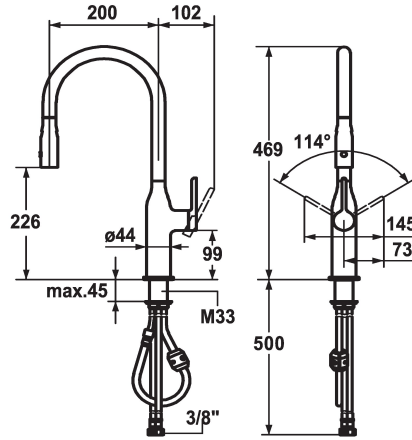

## KWC SIN Lever mixer - Kitchen

Modell-Linie: SIN | 10.261.002.000FL  
Kranar | Hydraulické armatúry

### KWC-No.

**122282**

chromeline, A 200, flexible connection hoses

- \* Lever mixer
- \* Lever installation possible on the right or left side
- \* TouchProtect - anti-scald protection thanks to the "double skin" principle
- \* Pull-out spray 360° turn
- SprayClean - easy to clean and actively prevents limescale buildup
- Neoperl® Caché®
- PowerClean - needle spray mode, with automatic diverter reset
- up to 500 mm pull-out length

- hose surface to fit faucet surface
- \* Hose guide, swivelling 360°
- \* EasyLock - a pull-out spray that easily slides back into place
- \* OptimalSpace - ample space for washing or working
- \* KWC cartridge S 25
- with ceramic discs
- flow rate and temperature continuously variable
- \* Flexible connection hoses 3/8"
- \* Fastening by means of threaded sleeve M33 x 1.5
- \* Mounting hole size ø35 mm

Standmontage

Faucet\_typ

Hebelmischer

ATT-KWC-BAUFORM

J-Auslauf

Measure\_Height

469

G\_Acoustic\_group