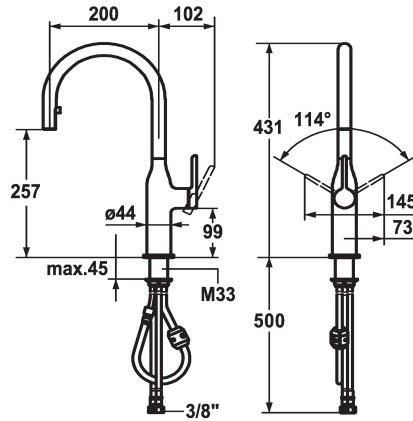

KWC SIN Lever mixer - Kitchen

Modell-Linie: SIN | 10.261.102.000FL
Umyvadlové armatury | Hydraulické armatury

KWC-No.

122284
chromeline, A 200, flexible connection hoses

- * Lever mixer
- * Lever installation possible on the right or left side
- * TouchProtect - anti-scald protection thanks to the "double skin" principle
- * Pull-out aerator covered
- Neoperl® Caché®
- up to 500 mm pull-out length
- hose surface to fit faucet surface
- * Hose guide, swivelling 360°

- * EasyLock - a pull-out spray that easily slides back into place
- * OptimalSpace - ample space for washing or working
- * KWC cartridge S 25
- with ceramic discs
- flow rate and temperature continuously variable
- * Flexible connection hoses 3/8"
- * Fastening by means of threaded sleeve M33 x 1.5
- * Mounting hole size ø35 mm

Technické údaje

A_Spout_Spray
Connection
ATT-KWC-AUSLAUF
Handling
Kitchen_spray
ATT-KWC-FARBCODE
Installation_type
Faucet_typ
ATT-KWC-BAUFORM
Measure_Height
G_Acoustic group
Projection_A
EnergyLabelCH
ATT-KWC-MASS-WASSERAUSTRITT
Material

10 l/min (3 bar)
Flexible_Anschlusschläuche
schwenkbar
seitenbedient
Auszugauslauf
chromeline
Standmontage
01
J-Auslauf
431
yes
A200
A
257
mosaz