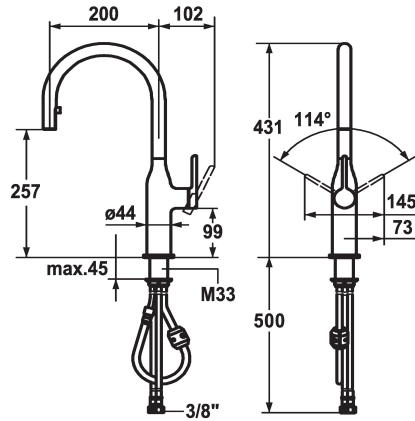

KWC SIN Lever mixer - Kitchen

Modell-Linie: SIN | 10.261.102.000FL
Taps | Manual taps

KWC-No.

122284
chromeline, A 200, flexible connection hoses

- * Lever mixer
- * Lever installation possible on the right or left side
- * TouchProtect - anti-scald protection thanks to the "double skin" principle
- * Pull-out aerator covered
- Neoperl® Caché®
- up to 500 mm pull-out length
- hose surface to fit faucet surface
- * Hose guide, swivelling 360°

- * EasyLock - a pull-out spray that easily slides back into place
- * OptimalSpace - ample space for washing or working
- * KWC cartridge S 25
- with ceramic discs
- flow rate and temperature continuously variable
- * Flexible connection hoses 3/8"
- * Fastening by means of threaded sleeve M33 x 1.5
- * Mounting hole size ø35 mm

Technical Data

Flow rate
Connection
Spout
Handling
Kitchen_spray
Color code
Installation_type
Faucet_typ
Design
Dimension Height
G_Acoustic group
Projection_A
Energy Label
Dimension Water outlet
material

10 l/min (3 bar)
Flexible connection hoses
swivel
side lever
Pull-out aerator
chrome
Pillar installation
Lever mixer
J-Spout
431
I
A 200
A
257
Brass

Spare Parts

KWC SIN
Lever mixer - Kitchen

Modell-Linie: SIN | 10.261.102.000FL
Taps | Manual taps