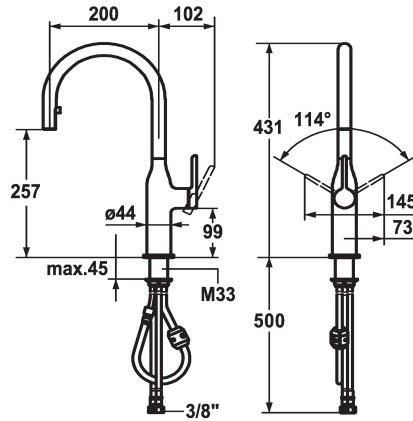

KWC SIN Lever mixer - Kitchen

Modell-Linie: SIN | 10.261.102.000FL
Taps | Manual taps

KWC-No.

122284
chromeline, A 200, flexible connection hoses

- * Lever mixer
- * Lever installation possible on the right or left side
- * TouchProtect - anti-scald protection thanks to the "double skin" principle
- * Pull-out aerator covered
 - Neoperl® Caché®
 - up to 500 mm pull-out length
 - hose surface to fit faucet surface
- * Hose guide, swivelling 360°

- * EasyLock - a pull-out spray that easily slides back into place
- * OptimalSpace - ample space for washing or working
- * KWC cartridge S 25
 - with ceramic discs
 - flow rate and temperature continuously variable
- * Flexible connection hoses 3/8"
- * Fastening by means of threaded sleeve M33 x 1.5
- * Mounting hole size 35 mm

Technical Data

Flow rate
Connection
Spout
Handling
Kitchenspray
Color code
Installation type
Faucet_typ
Design
Dimension Height
Acoustic group
Projection A
Energy label
Dimension Water outlet
material

10 l/min (3 bar)
Flexible connection hoses
swivel
side lever
Pull-out aerator
chromeline
Pillar installation
Faucet
J-Spout
431
yes
A 200
A
257
Brass