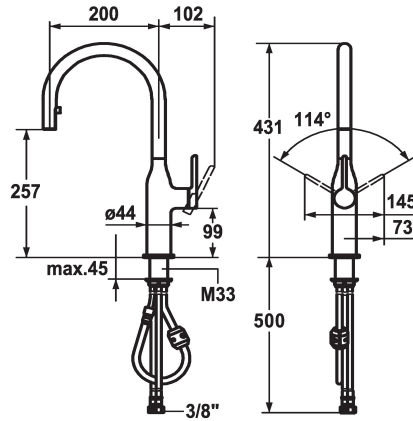

KWC SIN Lever mixer - Kitchen

Modell-Linie: SIN | 10.261.102.000FL
Taps | Manual taps

KWC-No.

122284
chromeline, A 200, flexible connection hoses

- * Lever mixer
- * Lever installation possible on the right or left side
- * TouchProtect - anti-scald protection thanks to the "double skin" principle
- * Pull-out aerator covered
- Neoperl® Caché®
- up to 500 mm pull-out length
- hose surface to fit faucet surface
- * Hose guide, swivelling 360°

- * EasyLock - a pull-out spray that easily slides back into place
- * OptimalSpace - ample space for washing or working
- * KWC cartridge S 25
- with ceramic discs
- flow rate and temperature continuously variable
- * Flexible connection hoses 3/8"
- * Fastening by means of threaded sleeve M33 x 1.5
- * Mounting hole size ø35 mm

Technical Data

Flow rate
Connection
Spout
Handling
Kitchenspray
Color code
Installation type
Faucet_typ
Design
Measure Height
Acoustic group
Projection A
Energy label
Dimension Water outlet
material

10 l/min (3 bar)
Flexible connection hoses
swivel
side lever
Pull-out aerator
chromeline
Pillar installation
Faucet
J-Spout
431
yes
A 200
A
257
Brass