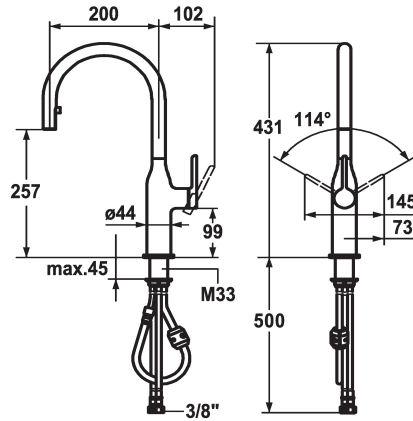

## KWC SIN Lever mixer - Kitchen

Modell-Linie: SIN | 10.261.102.000FL  
Hanat | Käsitöötiset hanat

### KWC-No.

**122284**  
chromeline, A 200, flexible connection hoses

- \* Lever mixer
- \* Lever installation possible on the right or left side
- \* TouchProtect - anti-scald protection thanks to the "double skin" principle
- \* Pull-out aerator covered
- Neoperl® Caché®
- up to 500 mm pull-out length
- hose surface to fit faucet surface
- \* Hose guide, swivelling 360°

- \* EasyLock - a pull-out spray that easily slides back into place
- \* OptimalSpace - ample space for washing or working
- \* KWC cartridge S 25
- with ceramic discs
- flow rate and temperature continuously variable
- \* Flexible connection hoses 3/8"
- \* Fastening by means of threaded sleeve M33 x 1.5
- \* Mounting hole size  $\varnothing 35$  mm

10 l/min (3 bar)
Flexible-Anschlusschläuche
schwenkbar
seitenbedient
Auszugauslauf
chromeline
Standmontage
01
J-Spout
431
yes
A200
A
257
Messinki
0