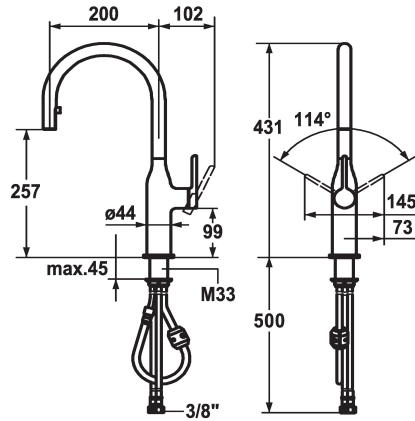

KWC SIN Lever mixer - Kitchen

Modell-Linie: SIN | 10.261.102.000FL
Armatura umywalkowa | Armatura jednouchwytowa

KWC-No.

122284
chromeline, A 200, flexible connection hoses

- * Lever mixer
- * Lever installation possible on the right or left side
- * TouchProtect - anti-scald protection thanks to the "double skin" principle
- * Pull-out aerator covered
- Neoperl® Caché®
- up to 500 mm pull-out length
- hose surface to fit faucet surface
- * Hose guide, swivelling 360°

- * EasyLock - a pull-out spray that easily slides back into place
- * OptimalSpace - ample space for washing or working
- * KWC cartridge S 25
- with ceramic discs
- flow rate and temperature continuously variable
- * Flexible connection hoses 3/8"
- * Fastening by means of threaded sleeve M33 x 1.5
- * Mounting hole size $\varnothing 35$ mm

Dane techniczne

A_Spout_Spray
Connection
ATT-KWC-AUSLAUF
Handling
Kitchen_spray
ATT-KWC-FARBCODE
Installation_type
Faucet_typ
ATT-KWC-BAUFORM
Dimension Height
G_Acoustic group
Projection_A
EnergyLabelCH
ATT-KWC-MASS-WASSERAUSTRITT
Material

10 l/min (3 bar)
Flexible_Anschlusschläuche
schwenkbar
seitenbedient
Auszugauslauf
chromeline
Standmontage
01
J-Auslauf
431
1
A200
A
257
Mosiqdz