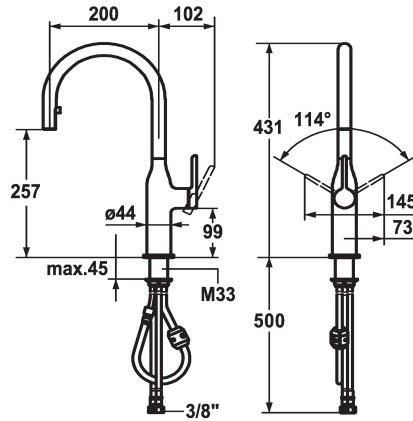

## KWC SIN Lever mixer - Kitchen

Modell-Linie: SIN | 10.261.102.000FL  
Kranar | Hydraulické armatúry

### KWC-No.

**122284**

chromeline, A 200, flexible connection hoses

- \* Lever mixer
- \* Lever installation possible on the right or left side
- \* TouchProtect - anti-scald protection thanks to the "double skin" principle
- \* Pull-out aerator covered
- Neoperl® Caché®
- up to 500 mm pull-out length
- hose surface to fit faucet surface
- \* Hose guide, swivelling 360°

- \* EasyLock - a pull-out spray that easily slides back into place
- \* OptimalSpace - ample space for washing or working
- \* KWC cartridge S 25
- with ceramic discs
- flow rate and temperature continuously variable
- \* Flexible connection hoses 3/8"
- \* Fastening by means of threaded sleeve M33 x 1.5
- \* Mounting hole size ø35 mm

### Technical Data

|                             |
|-----------------------------|
| A_Spout_Spray               |
| Connection                  |
| ATT-KWC-AUSLAUF             |
| Handling                    |
| Kitchen_spray               |
| ATT-KWC-FARBCODE            |
| Installation_type           |
| Faucet_typ                  |
| ATT-KWC-BAUFORM             |
| Measure_Height              |
| G_Acoustic_group            |
| Projection_A                |
| EnergyLabelCH               |
| ATT-KWC-MASS-WASSERAUSTRITT |
| Material                    |