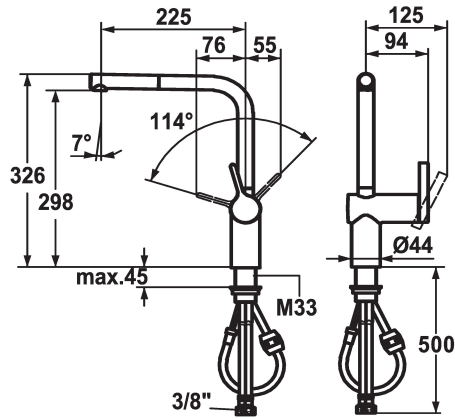

KWC LIVELLO Lever mixer - Kitchen

Modell-Linie: LIVELLO | 10.231.103.000FL
Taps | Manual taps

KWC-No.

122295
chromeline, A 225, flexible connection hoses

122296
stainless steel, A 225, flexible connection hoses

Color code

chromeline

stainless steel

- * Lever mixer
- * Lever installation only possible on the right side
- Child safety: cold water flow in lever position towards the front
- * gap between wall and centre of mounting hole min. 60 mm
- * TouchProtect - anti-scald protection thanks to the "double skin" principle
- * Pull-out aerator
 - Neoperl® Caché®
 - up to 600 mm pull-out length
 - hose surface to fit faucet surface

- * Hose guide, swivelling 360°
- * EasyLock - a pull-out spray that easily slides back into place
- * OptimalSpace - ample space for washing or working
- * KWC cartridge M 35 H
 - with ceramic discs
 - flow rate and temperature continuously variable
- * Flexible connection hoses 3/8"
- * Fastening by means of threaded sleeve M33 x 1.5
- * Mounting hole size ø35 mm

Technical Data

Flow rate
Connection
Spout
Handling
Kitchenspray
Color code
Installation type
Faucet_typ
Design
Dimension Height
Acoustic group
Projection A
Energy label
Dimension Water outlet
material

11 l/min (3 bar)
Flexible connection hoses
swivel
side lever
Pull-out aerator
chromeline
Pillar installation
Lever mixer
L-Spout
326
II
A 225
B
298
Brass