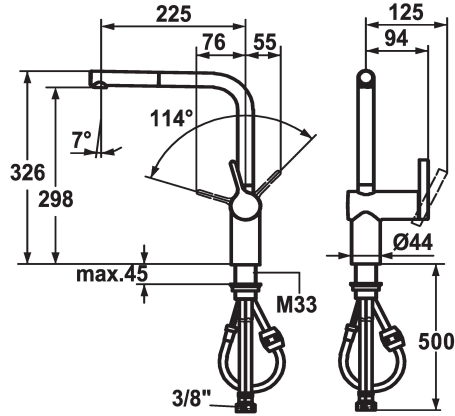

KWC LIVELLO Lever mixer - Kitchen

Modell-Linie: LIVELLO | 10.231.103.000FL
Taps | Manual taps

KWC-No.

122295
chromeline, A 225, flexible connection hoses

122296
stainless steel, A 225, flexible connection hoses

Color code

chromeline

stainless steel

- * Lever mixer
- * Lever installation only possible on the right side
- Child safety: cold water flow in lever position towards the front
- * gap between wall and centre of mounting hole min. 60 mm
- * TouchProtect - anti-scald protection thanks to the "double skin" principle
- * Pull-out aerator
 - Neoperl® Caché®
 - up to 600 mm pull-out length
 - hose surface to fit faucet surface

- * Hose guide, swivelling 360°
- * EasyLock - a pull-out spray that easily slides back into place
- * OptimalSpace - ample space for washing or working
- * KWC cartridge M 35 H
 - with ceramic discs
 - flow rate and temperature continuously variable
- * Flexible connection hoses 3/8"
- * Fastening by means of threaded sleeve M33 x 1.5
- * Mounting hole size ø35 mm

Technical Data

Flow rate
Connection
Spout
Handling
Kitchenspray
Color code
Installation type
Faucet_typ
Design
Measure Height
Acoustic group
Projection A
Energy label
Dimension Water outlet
material

11 l/min (3 bar)
Flexible connection hoses
swivel
side lever
Pull-out aerator
chromeline
Pillar installation
Lever mixer
L-Spout
326
II
A 225
B
298
Brass