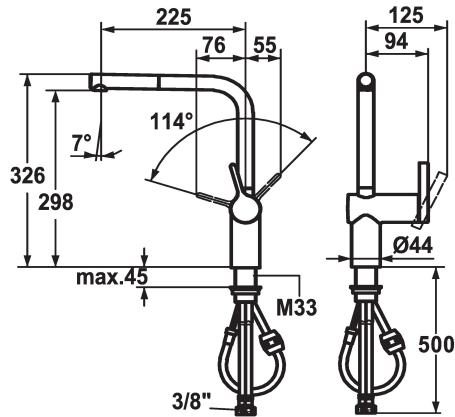

KWC LIVELLO Lever mixer - Kitchen

Modell-Linie: LIVELLO | 10.231.103.000FL
Hanat | Käsi­käyt­toiset hanat

KWC-No.

122295
chromeline, A 225, flexible connection hoses

122296
stainless steel, A 225, flexible connection hoses

- * Lever mixer
- * Lever installation only possible on the right side
- Child safety: cold water flow in lever position towards the front
- * gap between wall and centre of mounting hole min. 60 mm
- * TouchProtect - anti-scald protection thanks to the "double skin" principle
- * Pull-out aerator
- Neoperl® Caché®
- up to 600 mm pull-out length
- hose surface to fit faucet surface

ATT-KWC-FARBCODE

chromeline

stainless steel

- * Hose guide, swivelling 360°
- * EasyLock - a pull-out spray that easily slides back into place
- * OptimalSpace - ample space for washing or working
- * KWC cartridge M 35 H
- with ceramic discs
- flow rate and temperature continuously variable
- * Flexible connection hoses 3/8"
- * Fastening by means of threaded sleeve M33 x 1.5
- * Mounting hole size ø35 mm

11 l/min (3 bar)
Flexible_Anschluss­schläuche
schwenkbar
seitenbedient
Auszugauslauf
chromeline
Standmontage
Hebelmischer
L-Spout
326
II
A225
B
298
Messinki
0

Varaosat

KWC LIVELLO Lever mixer - Kitchen

Modell-Linie: LIVELLO | 10.231.103.000FL
Hanat | Käsi­käyt­toiset hanat