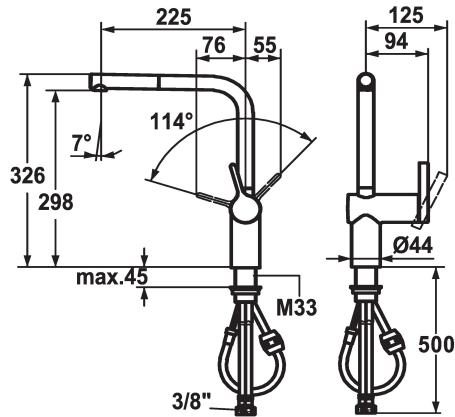

## KWC LIVELLO Lever mixer - Kitchen

Modell-Linie: LIVELLO | 10.231.103.000FL  
Armatura umywalkowa | Armatura jednouchwytywa

### KWC-No.

**122295**  
chromeline, A 225, flexible connection hoses

**122296**  
stainless steel, A 225, flexible connection hoses

- \* Lever mixer
- \* Lever installation only possible on the right side
- Child safety: cold water flow in lever position towards the front
- \* gap between wall and centre of mounting hole min. 60 mm
- \* TouchProtect - anti-scald protection thanks to the "double skin" principle
- \* Pull-out aerator
- Neoperl® Caché®
- up to 600 mm pull-out length
- hose surface to fit faucet surface

### ATT-KWC-FARBCODE

chromeline

stainless steel

- \* Hose guide, swivelling 360°
- \* EasyLock - a pull-out spray that easily slides back into place
- \* OptimalSpace - ample space for washing or working
- \* KWC cartridge M 35 H
- with ceramic discs
- flow rate and temperature continuously variable
- \* Flexible connection hoses 3/8"
- \* Fastening by means of threaded sleeve M33 x 1.5
- \* Mounting hole size ø35 mm

### Dane techniczne

A_Spout_Spray
Connection
ATT-KWC-AUSLAUF
Handling
Kitchen_spray
ATT-KWC-FARBCODE
Installation_type
Faucet_typ
ATT-KWC-BAUFORM
Dimension Height
G_Acoustic group
Projection_A
EnergyLabelCH
ATT-KWC-MASS-WASSERAUSTRITT
Materiał