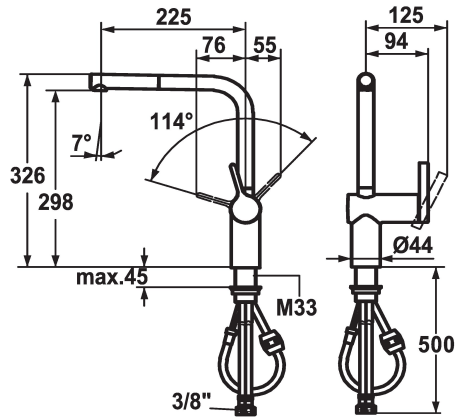

KWC LIVELLO Lever mixer - Kitchen

Modell-Linie: LIVELLO | 10.231.103.000FL
Kranar | Hydraulické armatúry

KWC-No.

122295
chromeline, A 225, flexible connection hoses

122296
stainless steel, A 225, flexible connection hoses

- * Lever mixer
- * Lever installation only possible on the right side
- Child safety: cold water flow in lever position towards the front
- * gap between wall and centre of mounting hole min. 60 mm
- * TouchProtect - anti-scald protection thanks to the "double skin" principle
- * Pull-out aerator
- Neoperl® Caché®
- up to 600 mm pull-out length
- hose surface to fit faucet surface

ATT-KWC-FARBCODE

chromeline

stainless steel

- * Hose guide, swivelling 360°
- * EasyLock - a pull-out spray that easily slides back into place
- * OptimalSpace - ample space for washing or working
- * KWC cartridge M 35 H
- with ceramic discs
- flow rate and temperature continuously variable
- * Flexible connection hoses 3/8"
- * Fastening by means of threaded sleeve M33 x 1.5
- * Mounting hole size ø35 mm

Modell-Linie: LIVELLO | 10.231.103.000FL
Kranar | Hydraulické armatury

Cartridge M 35 H

538327
Z.537.582

Service key Neoperl © Caché ©, TJ, 18 mm, green

634729
Z.634.729
