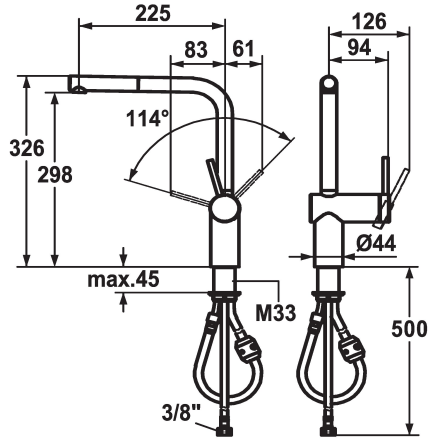

KWC LIVELLO Lever mixer - Kitchen

Modell-Linie: LIVELLO | 10.231.103.700FL
Taps | Manual taps

KWC-No.

122295
chromeline, A 225, flexible connection hoses

122296
stainless steel, A 225, flexible connection hoses

Color code

chrome

stainless steel

- * Lever mixer
- * Lever installation only possible on the right side
- Child safety: cold water flow in lever position towards the front
- * gap between wall and centre of mounting hole min. 65 mm
- * TouchProtect - anti-scald protection thanks to the "double skin" principle
- * Pull-out aerator
- Neoperl® Caché®
- up to 600 mm pull-out length
- hose surface to fit faucet surface

- * Hose guide, swivelling 360°
- * EasyLock - a pull-out spray that easily slides back into place
- * OptimalSpace - ample space for washing or working
- * KWC cartridge M 35 H
- with ceramic discs
- flow rate and temperature continuously variable
- * Flexible connection hoses 3/8"
- * Fastening by means of threaded sleeve M33 x 1.5
- * Mounting hole size ø35 mm

Modell-Linie: LIVELLO | 10.231.103.700FL
Taps | Manual taps

Cartridge M 35 H

538327
Z.537.582

Service key Neoperl © Caché ©, TJ, 18 mm, green

634729
CACHETJ
