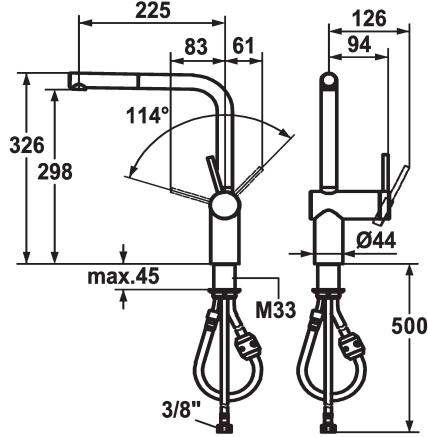

KWC LIVELLO Lever mixer - Kitchen

Modell-Linie: LIVELLO | 10.231.103.700FL
Taps | Manual taps

KWC-No.

122295
chromeline, A 225, flexible connection hoses

122296
stainless steel, A 225, flexible connection hoses

Color code

chromeline

stainless steel

- * Lever mixer
- * Lever installation only possible on the right side
- Child safety: cold water flow in lever position towards the front
- * gap between wall and centre of mounting hole min. 65 mm
- * TouchProtect - anti-scald protection thanks to the "double skin" principle
- * Pull-out aerator
- Neoperl® Caché®
- up to 600 mm pull-out length
- hose surface to fit faucet surface

- * Hose guide, swivelling 360°
- * EasyLock - a pull-out spray that easily slides back into place
- * OptimalSpace - ample space for washing or working
- * KWC cartridge M 35 H
- with ceramic discs
- flow rate and temperature continuously variable
- * Flexible connection hoses 3/8"
- * Fastening by means of threaded sleeve M33 x 1.5
- * Mounting hole size ø35 mm

Technical Data

Flow rate	11 l/min (3 bar)
Connection	Flexible connection hoses
Spout	swivel
Handling	side lever
Kitchenspray	Pull-out aerator
Color code	stainless steel
Installation type	Pillar installation
Faucet_typ	Basin1
Design	L-Spout
Dimension Height	326
Acoustic group	2
Projection A	A 225
Energy label	B
Dimension Water outlet	298
material	Brass