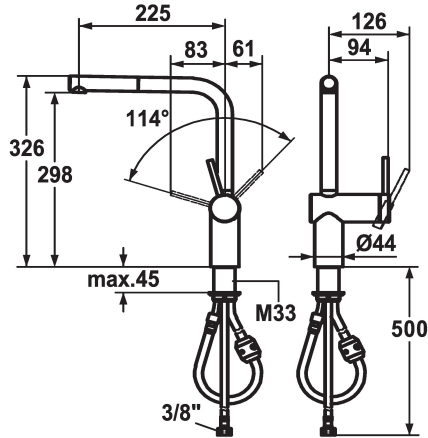

KWC LIVELLO Lever mixer - Kitchen

Modell-Linie: LIVELLO | 10.231.103.700FL
Taps | Manual taps

KWC-No.

122295
chromeline, A 225, flexible connection hoses

122296
stainless steel, A 225, flexible connection hoses

Color code

chromeline

stainless steel

- * Lever mixer
- * Lever installation only possible on the right side
- Child safety: cold water flow in lever position towards the front
- * gap between wall and centre of mounting hole min. 65 mm
- * TouchProtect - anti-scald protection thanks to the "double skin" principle
- * Pull-out aerator
- Neoperl® Caché®
- up to 600 mm pull-out length
- hose surface to fit faucet surface

- * Hose guide, swivelling 360°
- * EasyLock - a pull-out spray that easily slides back into place
- * OptimalSpace - ample space for washing or working
- * KWC cartridge M 35 H
- with ceramic discs
- flow rate and temperature continuously variable
- * Flexible connection hoses 3/8"
- * Fastening by means of threaded sleeve M33 x 1.5
- * Mounting hole size ø35 mm

Technical Data

Flow rate	11 l/min (3 bar)
Connection	Flexible connection hoses
Spout	swivel
Handling	side lever
Kitchenspray	Pull-out aerator
Color code	stainless steel
Installation type	Pillar installation
Faucet_typ	Basin1
Design	L-Spout
Measure Height	326
Acoustic group	2
Projection A	A 225
Energy label	B
Dimension Water outlet	298
material	Brass