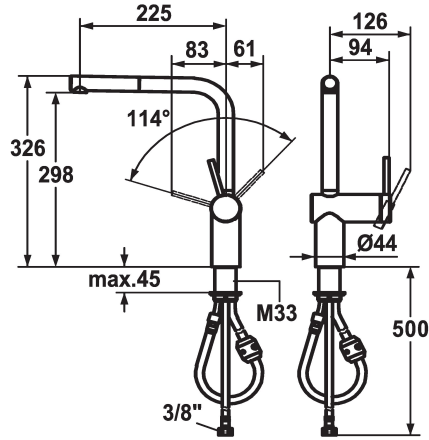

KWC LIVELLO Lever mixer - Kitchen

Modell-Linie: LIVELLO | 10.231.103.700FL
Hanat | Käskikäyttöiset hanat

KWC-No.

122295
chromeline, A 225, flexible connection hoses

122296
stainless steel, A 225, flexible connection hoses

- * Lever mixer
- * Lever installation only possible on the right side
- Child safety: cold water flow in lever position towards the front
- * gap between wall and centre of mounting hole min. 65 mm
- * TouchProtect - anti-scald protection thanks to the "double skin" principle
- * Pull-out aerator
- Neoperl® Caché®
- up to 600 mm pull-out length
- hose surface to fit faucet surface

ATT-KWC-FARBCODE

chromeline

stainless steel

- * Hose guide, swivelling 360°
- * EasyLock - a pull-out spray that easily slides back into place
- * OptimalSpace - ample space for washing or working
- * KWC cartridge M 35 H
- with ceramic discs
- flow rate and temperature continuously variable
- * Flexible connection hoses 3/8"
- * Fastening by means of threaded sleeve M33 x 1.5
- * Mounting hole size ø35 mm

IviCode

11 l/min (3 bar)

Flexible_Anschlussschläuche

schwenkbar

seitenbedient

Auszugauslauf

stainless steel

Standmontage