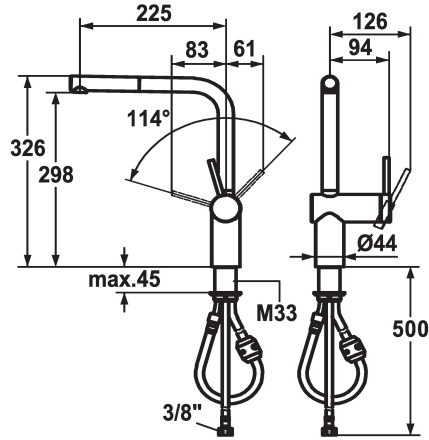

## KWC LIVELLO Lever mixer - Kitchen

Modell-Linie: LIVELLO | 10.231.103.700FL  
Armatura umywalkowa | Armatura jednouchwytywa

### KWC-No.

**122295**  
chromeline, A 225, flexible connection hoses

**122296**  
stainless steel, A 225, flexible connection hoses

### ATT-KWC-FARBCODE

chromeline

stainless steel

- \* Lever mixer
- \* Lever installation only possible on the right side
- Child safety: cold water flow in lever position towards the front
- \* gap between wall and centre of mounting hole min. 65 mm
- \* TouchProtect - anti-scald protection thanks to the "double skin" principle
- \* Pull-out aerator
- Neoperl® Caché®
- up to 600 mm pull-out length
- hose surface to fit faucet surface

- \* Hose guide, swivelling 360°
- \* EasyLock - a pull-out spray that easily slides back into place
- \* OptimalSpace - ample space for washing or working
- \* KWC cartridge M 35 H
- with ceramic discs
- flow rate and temperature continuously variable
- \* Flexible connection hoses 3/8"
- \* Fastening by means of threaded sleeve M33 x 1.5
- \* Mounting hole size ø35 mm