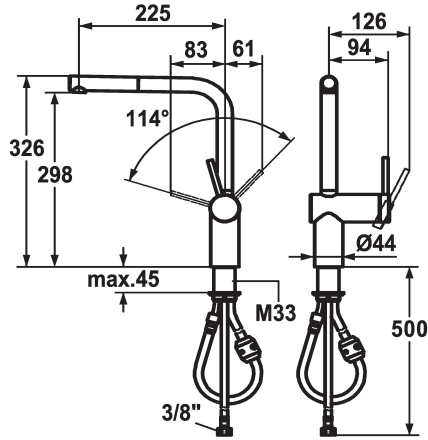

KWC LIVELLO Lever mixer - Kitchen

Modell-Linie: LIVELLO | 10.231.103.700FL
Kranar | Hydraulické armatury

KWC-No.

122295
chromeline, A 225, flexible connection hoses

122296
stainless steel, A 225, flexible connection hoses

ATT-KWC-FARBCODE

chromeline

stainless steel

- * Lever mixer
- * Lever installation only possible on the right side
- Child safety: cold water flow in lever position towards the front
- * gap between wall and centre of mounting hole min. 65 mm
- * TouchProtect - anti-scald protection thanks to the "double skin" principle
- * Pull-out aerator
- Neoperl® Caché®
- up to 600 mm pull-out length
- hose surface to fit faucet surface

- * Hose guide, swivelling 360°
- * EasyLock - a pull-out spray that easily slides back into place
- * OptimalSpace - ample space for washing or working
- * KWC cartridge M 35 H
- with ceramic discs
- flow rate and temperature continuously variable
- * Flexible connection hoses 3/8"
- * Fastening by means of threaded sleeve M33 x 1.5
- * Mounting hole size ø35 mm

Modell-Linie: LIVELLO | 10.231.103.700FL
Kranar | Hydraulické armatury

Cartridge M 35 H

538327
Z.537.582

Service key Neoperl © Caché ©, TJ, 18 mm, green

634729
Z.634.729
