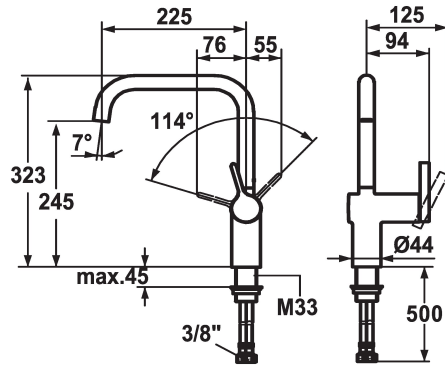

KWC LIVELLO Lever mixer - Kitchen

Modell-Linie: LIVELLO | 10.231.013.000FL
Umyvadlové armatury | Hydraulické armatury

KWC-No.

122297
chromeline, A 225, flexible connection hoses

122298
stainless steel, A 225, flexible connection hoses

- * Lever mixer
- * Lever installation only possible on the right side
- Child safety: cold water flow in lever position towards the front
- * gap between wall and centre of mounting hole min. 60 mm
- * Swivel spout 125°, extensible to 360°
- Neoperl® Caché®
- * OptimalSpace - ample space for washing or working

ATT-KWC-FARBCODE

chromeline

stainless steel

- * KWC cartridge M 35 H
- with ceramic discs
- flow rate and temperature continuously variable
- * Flexible connection hoses 3/8"
- * Fastening by means of threaded sleeve M33 x 1.5
- * Mounting hole size ø35 mm

ATT-KWC-BAUFORM

Measure_Height

G_Acoustic group

Projection_A

EnergyLabelCH

ATT-KWC-MASS-WASSERAUSTRITT

Material

11 l/min (3 bar)