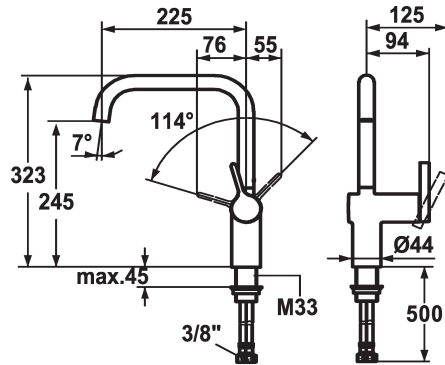

## KWC LIVELLO Lever mixer - Kitchen

Modell-Linie: LIVELLO | 10.231.013.000FL  
Taps | Manual taps

### Color code

chrome

stainless steel

- \* Lever mixer
- \* Lever installation only possible on the right side
- Child safety: cold water flow in lever position towards the front
- \* gap between wall and centre of mounting hole min. 60 mm
- \* Swivel spout 125°, extensible to 360°
- Neoperl® Caché®
- \* OptimalSpace - ample space for washing or working

- \* KWC cartridge M 35 H
- with ceramic discs
- flow rate and temperature continuously variable
- \* Flexible connection hoses 3/8"
- \* Fastening by means of threaded sleeve M33 x 1.5
- \* Mounting hole size ø35 mm

### Technical Data

Flow rate
Connection
Spout
Handling
Color code
Installation_type
Faucet_typ
Design
Dimension Height
G_Acoustic group
Projection_A
Energy Label
Dimension Water outlet
material

11 l/min (3 bar)
Flexible connection hoses
swivel
side lever
chrome
Pillar installation
Lever mixer
L-Spout
323
II
A 225
B
245
Brass