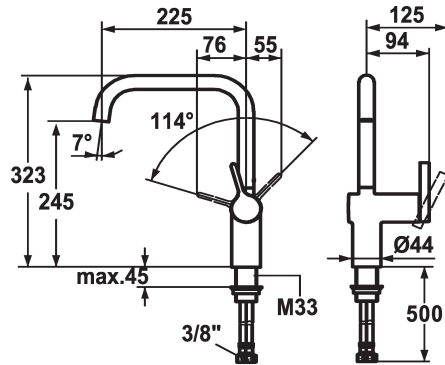

KWC LIVELLO Lever mixer - Kitchen

Modell-Linie: LIVELLO | 10.231.013.000FL
Taps | Manual taps

KWC-No.

122297
chromeline, A 225, flexible connection hoses

122298
stainless steel, A 225, flexible connection hoses

Color code

chromeline

stainless steel

- * Lever mixer
- * Lever installation only possible on the right side
- Child safety: cold water flow in lever position towards the front
- * gap between wall and centre of mounting hole min. 60 mm
- * Swivel spout 125°, extensible to 360°
- Neoperl® Caché®
- * OptimalSpace - ample space for washing or working

- * KWC cartridge M 35 H
- with ceramic discs
- flow rate and temperature continuously variable
- * Flexible connection hoses 3/8"
- * Fastening by means of threaded sleeve M33 x 1.5
- * Mounting hole size ø35 mm

Technical Data

Flow rate
Connection
Spout
Handling
Color code
Installation type
Faucet_typ
Design
Measure Height
Acoustic group
Projection A
Energy label
Dimension Water outlet
material

11 l/min (3 bar)
Flexible connection hoses
swivel
side lever
chromeline
Pillar installation
Lever mixer
L-Spout
323
II
A 225
B
245
Brass