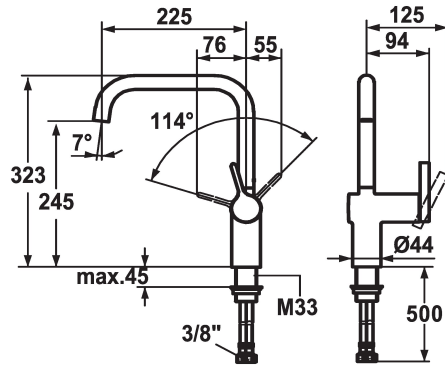

KWC LIVELLO Lever mixer - Kitchen

Modell-Linie: LIVELLO | 10.231.013.000FL
Hanat | Käsi­käyt­toiset hanat

KWC-No.

122297
chromeline, A 225, flexible connection hoses

122298
stainless steel, A 225, flexible connection hoses

- * Lever mixer
- * Lever installation only possible on the right side
- Child safety: cold water flow in lever position towards the front
- * gap between wall and centre of mounting hole min. 60 mm
- * Swivel spout 125°, extensible to 360°
- Neoperl® Caché®
- * OptimalSpace - ample space for washing or working

ATT-KWC-FARBCODE

chromeline

stainless steel

- * KWC cartridge M 35 H
- with ceramic discs
- flow rate and temperature continuously variable
- * Flexible connection hoses 3/8"
- * Fastening by means of threaded sleeve M33 x 1.5
- * Mounting hole size ø35 mm

11 l/min (3 bar)
Flexible_Anschluss­schläuche
schwenkbar
seitenbedient
chromeline
Standmontage
Hebelmischer
L-Spout
323
II
A225
B
245
Messinki
0

Varaosat

KWC LIVELLO Lever mixer - Kitchen

Modell-Linie: LIVELLO | 10.231.013.000FL
Hanat | Käsi­käyt­toiset hanat