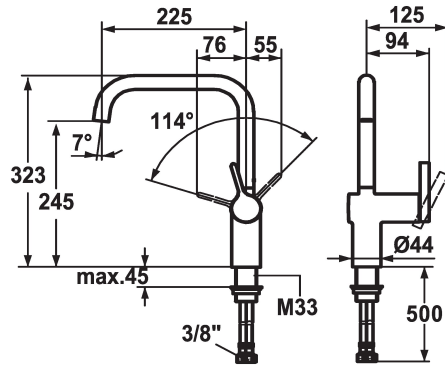

KWC LIVELLO Lever mixer - Kitchen

Modell-Linie: LIVELLO | 10.231.013.000FL
Kranar | Hydraulické armatúry

KWC-No.

122297
chromeline, A 225, flexible connection hoses

122298
stainless steel, A 225, flexible connection hoses

- * Lever mixer
- * Lever installation only possible on the right side
- Child safety: cold water flow in lever position towards the front
- * gap between wall and centre of mounting hole min. 60 mm
- * Swivel spout 125°, extensible to 360°
- Neoperl® Caché®
- * OptimalSpace - ample space for washing or working

ATT-KWC-FARBCODE

chromeline

stainless steel

- * KWC cartridge M 35 H
- with ceramic discs
- flow rate and temperature continuously variable
- * Flexible connection hoses 3/8"
- * Fastening by means of threaded sleeve M33 x 1.5
- * Mounting hole size ø35 mm

ATT-KWC-BAUFORM

Measure_Height

G_Acoustic group

Projection_A

EnergyLabelCH

ATT-KWC-MASS-WASSERAUSTRITT

Material

11 l/min (3 bar)