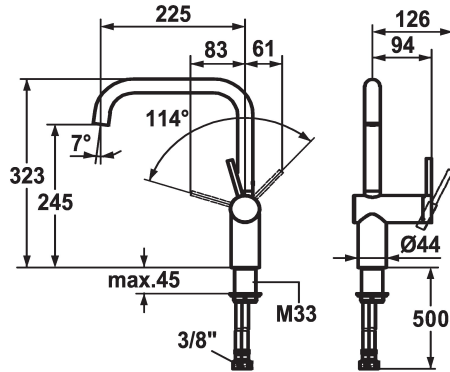

KWC LIVELLO Lever mixer - Kitchen

Modell-Linie: LIVELLO | 10.231.013.700FL
Taps | Manual taps

KWC-No.

122297
chromeline, A 225, flexible connection hoses

122298
stainless steel, A 225, flexible connection hoses

Color code

chrome

stainless steel

- * Lever mixer
- * Lever installation only possible on the right side
- Child safety: cold water flow in lever position towards the front
- * gap between wall and centre of mounting hole min. 65 mm
- * Swivel spout 125°, extensible to 360°
- Neoperl® Caché®
- * OptimalSpace - ample space for washing or working

- * KWC cartridge M 35 H
- with ceramic discs
- flow rate and temperature continuously variable
- * Flexible connection hoses 3/8"
- * Fastening by means of threaded sleeve M33 x 1.5
- * Mounting hole size ø35 mm

Technical Data

Flow rate
Connection
Spout
Handling
Color code
Installation_type
Faucet_typ
Design
Dimension Height
G_Acoustic group
Projection_A
Energy Label
Dimension Water outlet
material

11 l/min (3 bar)
Flexible connection hoses
swivel
side lever
stainless steel
Pillar installation
Lever mixer
L-Spout
323
II
A 225
B
245
Brass