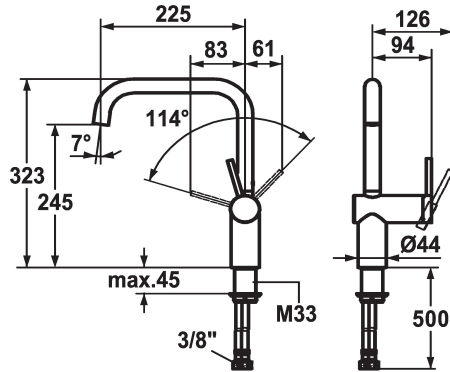

KWC LIVELLO Lever mixer - Kitchen

Modell-Linie: LIVELLO | 10.231.013.700FL
Taps | Manual taps

KWC-No.

122297
chromeline, A 225, flexible connection hoses

122298
stainless steel, A 225, flexible connection hoses

Color code

chromeline

stainless steel

- Lever mixer
- Lever installation only possible on the right side
- Child safety: cold water flow in lever position towards the front
- gap between wall and centre of mounting hole min. 65 mm
- Swivel spout 125°, extensible to 360°
- Neoperl® Caché®
- OptimalSpace - ample space for washing or working

- KWC cartridge M 35 H
- with ceramic discs
- flow rate and temperature continuously variable
- Flexible connection hoses 3/8"
- Fastening by means of threaded sleeve M33 x 1.5
- Mounting hole size ø35 mm

Technical Data

Flow rate	11 l/min (3 bar)
Connection	Flexible connection hoses
Spout	swivel
Handling	side lever
Color code	stainless steel
Installation type	Pillar installation
Faucet_typ	Lever mixer
Design	L-Spout
Dimension Height	323
Acoustic group	II
Projection A	A 225
Energy label	B
Dimension Water outlet	245
material	Brass

Flow rate	11 l/min (3 bar)
Connection	Flexible connection hoses
Spout	swivel
Handling	side lever
Color code	stainless steel
Installation type	Pillar installation
Faucet_typ	Lever mixer
Design	L-Spout
Dimension Height	323
Acoustic group	II
Projection A	A 225
Energy label	B
Dimension Water outlet	245
material	Brass

Spare Parts