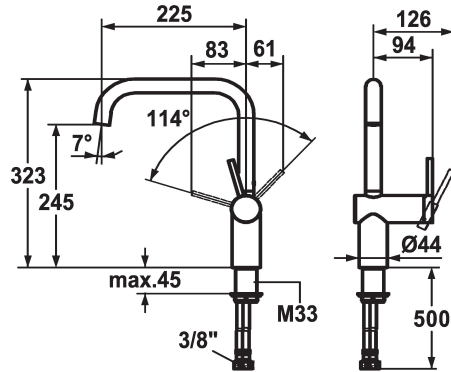

KWC LIVELLO Lever mixer - Kitchen

Modell-Linie: LIVELLO | 10.231.013.700FL
Taps | Manual taps

KWC-No.

122297
chromeline, A 225, flexible connection hoses

122298
stainless steel, A 225, flexible connection hoses

Color code

chromeline

stainless steel

- Lever mixer
- Lever installation only possible on the right side
- Child safety: cold water flow in lever position towards the front
- gap between wall and centre of mounting hole min. 65 mm
- Swivel spout 125°, extensible to 360°
- Neoperl® Caché®
- OptimalSpace - ample space for washing or working

- KWC cartridge M 35 H
- with ceramic discs
- flow rate and temperature continuously variable
- Flexible connection hoses 3/8"
- Fastening by means of threaded sleeve M33 x 1.5
- Mounting hole size ø35 mm

Technical Data

Flow rate	11 l/min (3 bar)
Connection	Flexible connection hoses
Spout	swivel
Handling	side lever
Color code	stainless steel
Installation type	Pillar installation
Faucet_typ	Lever mixer
Design	L-Spout
Measure Height	323
Acoustic group	II
Projection A	A 225
Energy label	B
Dimension Water outlet	245
material	Brass

Flow rate	11 l/min (3 bar)
Connection	Flexible connection hoses
Spout	swivel
Handling	side lever
Color code	stainless steel
Installation type	Pillar installation
Faucet_typ	Lever mixer
Design	L-Spout
Measure Height	323
Acoustic group	II
Projection A	A 225
Energy label	B
Dimension Water outlet	245
material	Brass

Spare Parts