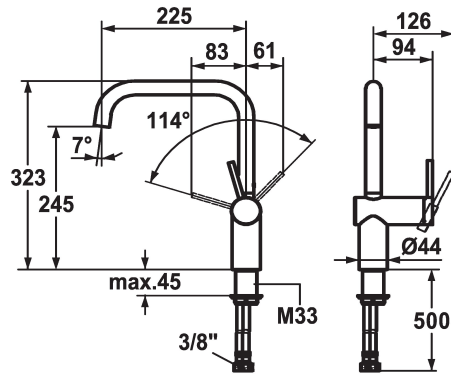

## KWC LIVELLO Lever mixer - Kitchen

Modell-Linie: LIVELLO | 10.231.013.700FL  
Hanat | Käsi­käyt­toiset hanat

### KWC-No.

**122297**  
chromeline, A 225, flexible connection hoses

**122298**  
stainless steel, A 225, flexible connection hoses

- \* Lever mixer
- \* Lever installation only possible on the right side
- Child safety: cold water flow in lever position towards the front
- \* gap between wall and centre of mounting hole min. 65 mm
- \* Swivel spout 125°, extensible to 360°
- Neoperl® Caché®
- \* OptimalSpace - ample space for washing or working

### ATT-KWC-FARBCODE

chromeline

stainless steel

- \* KWC cartridge M 35 H
- with ceramic discs
- flow rate and temperature continuously variable
- \* Flexible connection hoses 3/8"
- \* Fastening by means of threaded sleeve M33 x 1.5
- \* Mounting hole size ø35 mm

11 l/min (3 bar)

Flexible\_Anschluss­schläuche

schwenkbar

seitenbedient

stainless steel

Standmontage

Hebelmischer

L-Spout