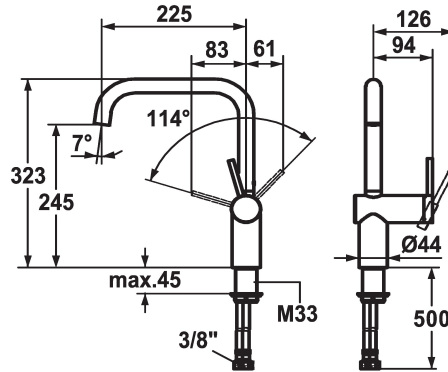

KWC LIVELLO Lever mixer - Kitchen

Modell-Linie: LIVELLO | 10.231.013.700FL
Armatura umywalkowa | Armatura jednouchwytywa

KWC-No.

122297
chromeline, A 225, flexible connection hoses

122298
stainless steel, A 225, flexible connection hoses

- * Lever mixer
- * Lever installation only possible on the right side
- Child safety: cold water flow in lever position towards the front
- * gap between wall and centre of mounting hole min. 65 mm
- * Swivel spout 125°, extensible to 360°
- Neoperl® Caché®
- * OptimalSpace - ample space for washing or working

ATT-KWC-FARBCODE

chromeline

stainless steel

- * KWC cartridge M 35 H
- with ceramic discs
- flow rate and temperature continuously variable
- * Flexible connection hoses 3/8"
- * Fastening by means of threaded sleeve M33 x 1.5
- * Mounting hole size ø35 mm

11 l/min (3 bar)
Flexible_Anschlusschläuche
schwenkbar
seitenbedient
stainless steel
Standmontage
Hebelmischer
L-Auslauf
323
II
A225
B
245
Mosiqdz

Części zamienne

KWC LIVELLO Lever mixer - Kitchen

Modell-Linie: LIVELLO | 10.231.013.700FL
Armatura umywalkowa | Armatura jednouchwytowa