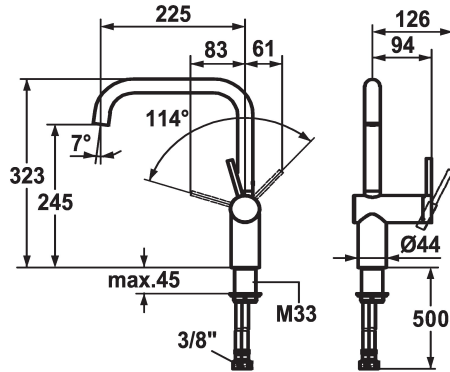

KWC LIVELLO Lever mixer - Kitchen

Modell-Linie: LIVELLO | 10.231.013.700FL
Kranar | Hydraulické armatúry

KWC-No.

122297
chromeline, A 225, flexible connection hoses

122298
stainless steel, A 225, flexible connection hoses

- * Lever mixer
- * Lever installation only possible on the right side
- Child safety: cold water flow in lever position towards the front
- * gap between wall and centre of mounting hole min. 65 mm
- * Swivel spout 125°, extensible to 360°
- Neoperl® Caché®
- * OptimalSpace - ample space for washing or working

ATT-KWC-FARBCODE

chromeline

stainless steel

- * KWC cartridge M 35 H
- with ceramic discs
- flow rate and temperature continuously variable
- * Flexible connection hoses 3/8"
- * Fastening by means of threaded sleeve M33 x 1.5
- * Mounting hole size ø35 mm

ATT-KWC-BAUFORM

Measure_Height

G_Acoustic group

Projection_A

EnergyLabelCH

ATT-KWC-MASS-WASSERAUSTRITT

Material

11 l/min (3 bar)